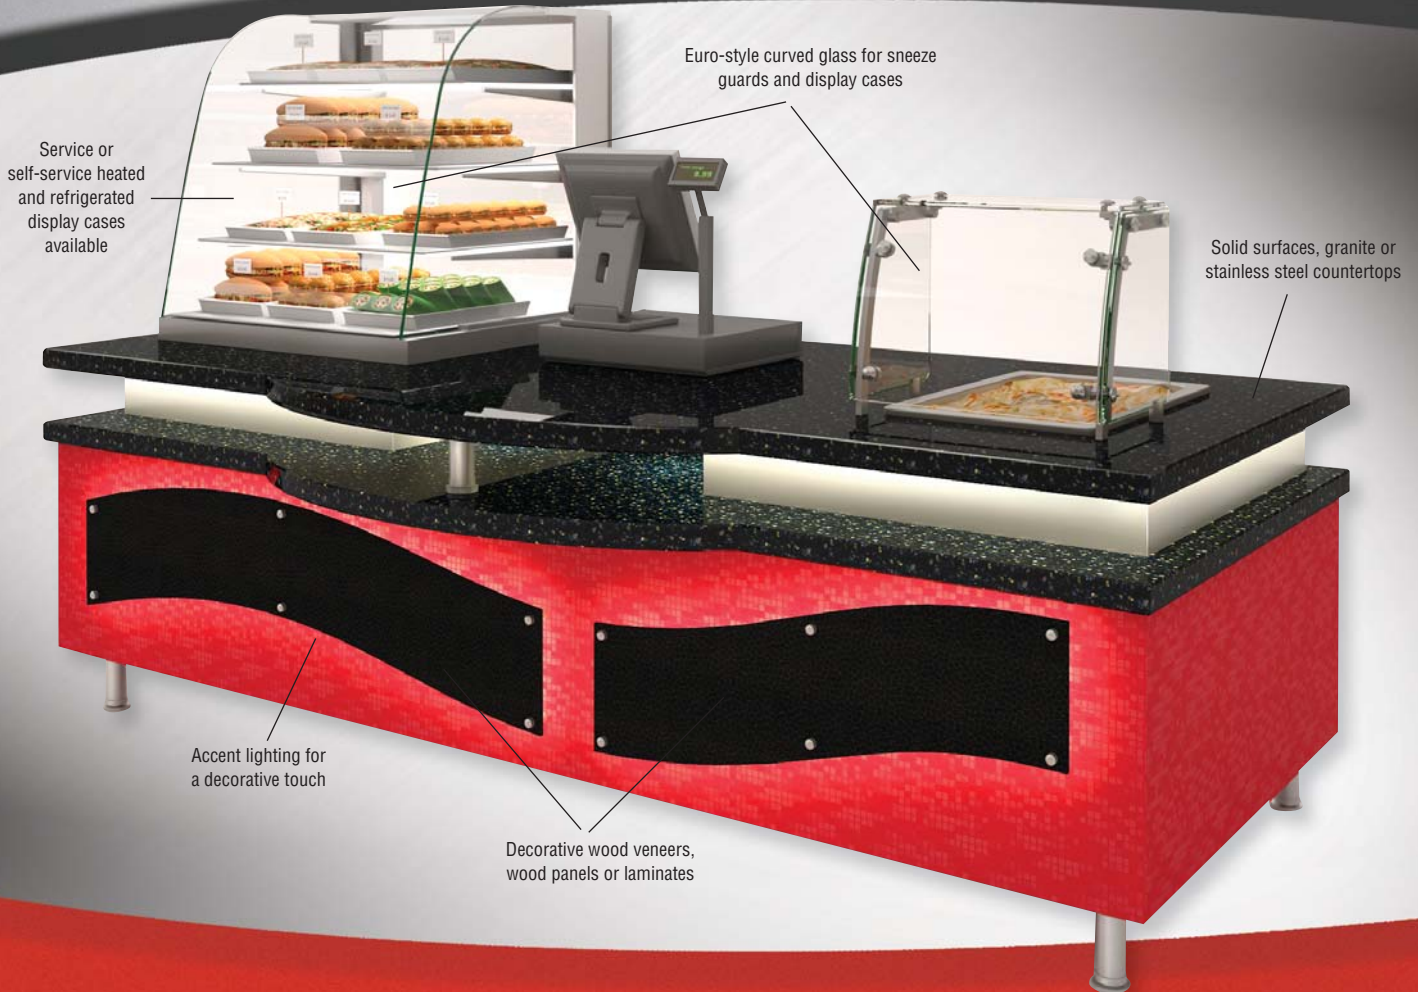

Bravura™

CREATING A BOLD PRESENTATION

Let Bravura™ by Multiteria help you create a bold presentation in your food service operations and provide an upscale retail experience. Bravura™ serving stations utilize modern, high-end finishes, delivering contemporary look and feel. Whether it is a Marche-service, food court or retail environment, the sophisticated design elements of Bravura™ provide an edgy, modern interior. Multiteria's interior designers are here to provide assistance in achieving the desired look and feel that will express your style and complement your dining area.

MULTITERIA: BEYOND THE STANDARD

At Multiteria, our mission is to understand your needs from the initial concept and deliver a design that will merchandise your products and be guaranteed to maximize participation. Our factory and field sales representatives can work within your budget, incorporate your ideas, and ultimately deliver a design that will provide a cohesive atmosphere for years to come.